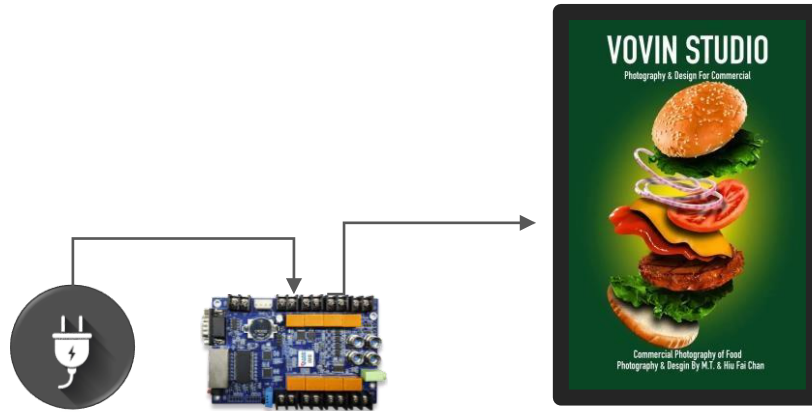

POWER MANAGEMENT

8 relays control the power of screens, air conditioners, fans and other equipment to achieve remote power on and off.