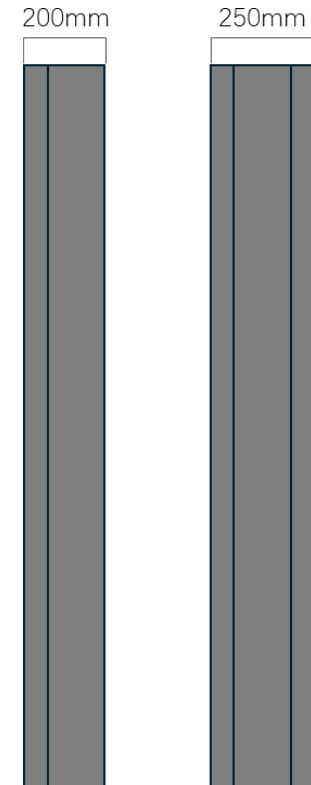

DIMENSIONS

ACTIVE DIMENSIONS

DEPTH

Single side

Double side

SUPREME X

Series

SPECIFICATIONS

SUPREME X

PRODUCT MODE	SUPREME X-57-1.25-SF	SUPREME X-57-1.56-SF
Pixel Pitch (mm)	1.25	1.56
Portrait of display	Portrait & Landscape	Portrait & Landscape
Active Dimensions	750 x 1250mm (57")	750 x 1250mm (57")
Native Resolution (dots)	600 x 1000	480 x 800
Refresh rate	3840Hz	3840Hz
Color Processing	16 bit	16 bit
Max. power consumption (SF)	765 w	765 w
Brightness	4000 nit	4000 nit
Ingress Protection	IP65	
Service	Front / Back	

SPECIFICATIONS

SUPREME X

PRODUCT MODE	SUPREME X-1.25-SF	SUPREME X-1.56-SF	SUPREME X-1.95-SF
Pixel Pitch (mm)	1.25	1.56	1.95
Portrait of display	Portrait & Landscape	Portrait & Landscape	Portrait & Landscape
Active Dimensions	1000 x 1750mm (79")	1000 x 1750mm (79")	1000 x 1750mm (79")
Native Resolution (dots)	800 x 1400	640 x 1120	512 x 896
Refresh rate	3840Hz	3840Hz	3840Hz
Color Processing	16 bit	16 bit	16 bit
Max. power consumption (SF)	1428 w	1428 w	1428 w
Brightness	4000 nit	4000 nit	4000 nit
Ingress Protection		IP65	
Service		Front / Back	

SPECIFICATIONS

SUPREME X

PRODUCT MODE	SUPREME X-1.25-SF	SUPREME X-1.56-SF	SUPREME X-1.95-SF
Pixel Pitch (mm)	1.25	1.56	1.95
Portrait of display	Portrait & Landscape	Portrait & Landscape	Portrait & Landscape
Active Dimensions	1250 x 2250 (101")	1250 x 2250 (101")	1250 x 2250 (101")
Native Resolution (dots)	1000 x 1800	800 x 1440	640 x 1152
Refresh rate	3840Hz	3840Hz	3840Hz
Color Processing	16 bit	16 bit	16 bit
Max. power consumption (SF)	2295 w	2295 w	2295 w
Brightness	4000 nit	4000 nit	4000 nit
Ingress Protection		IP65	
Service		Front / Back	