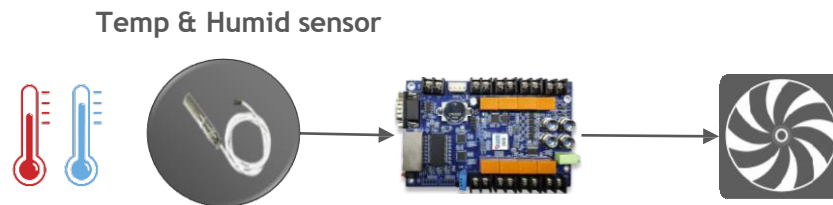

POWER MANAGEMENT

8 relays control the power of screens, air conditioners, fans and other equipment to achieve remote power on and off.

TEMPERATURE AND HUMIDITY MONITORING.

Adjust cabinet temperature and humidity automatically by controlling the on/off of the cooling system. Monitor ambient temperature and humidity with a temperature and humidity sensor.