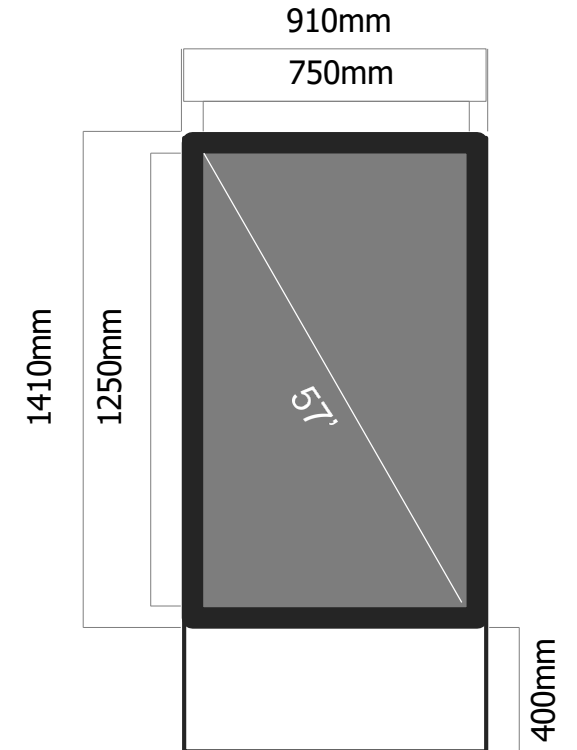

DIMENSIONS

ACTIVE DIMENSIONS

DEPTH

Single side

Double side

SUPREME X

Series

SPECIFICATIONS

SUPREME X

PRODUCT MODE	SUPREME X-57-1.25-SF	SUPREME X-57-1.56-SF
Pixel Pitch (mm)	1.25	1.56
Portrait of display	Portrait & Landscape	Portrait & Landscape
Active Dimensions	750 x 1250mm (57")	750 x 1250mm (57")
Native Resolution (dots)	600 x 1000	480 x 800
Refresh rate	3840Hz	3840Hz
Color Processing	16 bit	16 bit
Max. power consumption (SF)	765 w	765 w
Brightness	4000 nit	4000 nit
Ingress Protection	IP65	
Service	Front / Back	

MODEL NUMBER GUIDE

SUPREME X - 57 - 1.56 - SF

Series code

Active Dimensions

Pixel Pitch

SF: single face
DF: double face

SUPREME X

Series

SPECIFICATIONS

SUPREME X

PRODUCT MODE	SUPREME X-1.25-SF	SUPREME X-1.56-SF	SUPREME X-1.95-SF
Pixel Pitch (mm)	1.25	1.56	1.95
Portrait of display	Portrait & Landscape	Portrait & Landscape	Portrait & Landscape
Active Dimensions	1000 x 1750mm (79")	1000 x 1750mm (79")	1000 x 1750mm (79")
Native Resolution (dots)	800 x 1400	640 x 1120	512 x 896
Refresh rate	3840Hz	3840Hz	3840Hz
Color Processing	16 bit	16 bit	16 bit
Max. power consumption (SF)	1428 w	1428 w	1428 w
Brightness	4000 nit	4000 nit	4000 nit
Ingress Protection		IP65	
Service		Front / Back	