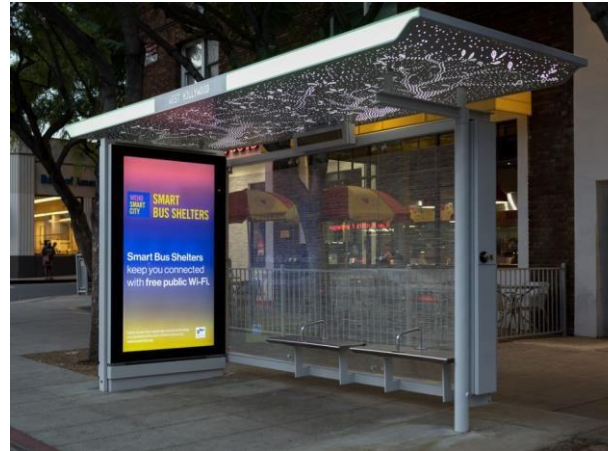

SUNLIGHT
VIEWABLE IMAGE

VANDAL
RESISTANT

WEATHER
PROOF

HIGH
RESOLUTION LED

EASY TO INSTALL

Adaptive and customizable with easy configuration, **SUPREME X** series Street Furniture is easy to install.

Businesses can deliver active product promotions with clear visibility in any bright external lighting conditions, regardless of whether it's day or night. This enables customers to make the best possible choices, ensuring a satisfactory experience to create future sales opportunities.

Several mounting applications include:

- **WALL**
- **PEDESTAL**
- **FLAG**
- **POLE**

SUPREME X

Series

ADAPTIVE

Suitable for various business environments

EV charging station

Bus shelter

Shopping mall

Shop window

Pedestrian Street

Airport

MODULE

Completely sealed

STRUCTURE

Weatherproof