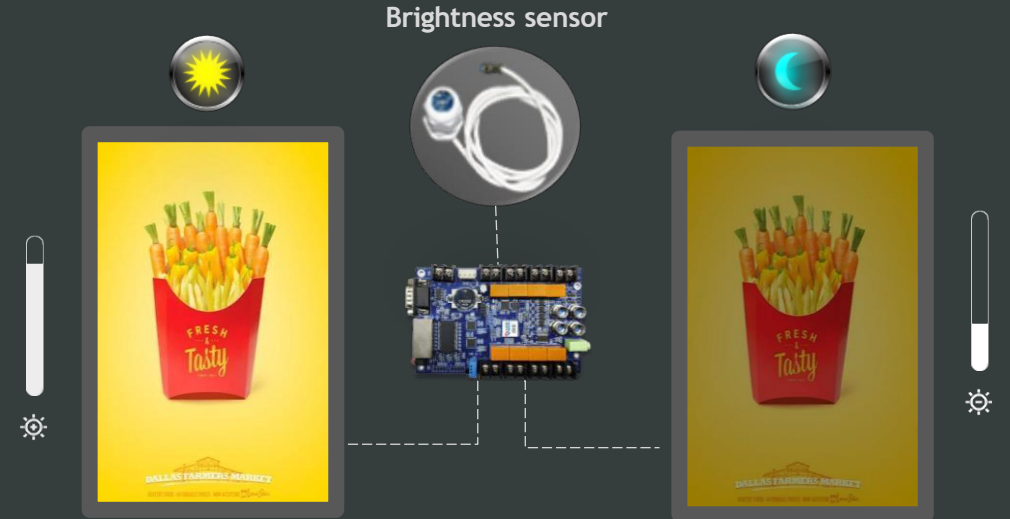

POWER MANAGEMENT

8 relays control the power of screens, air conditioners, fans and other equipment to achieve remote power on and off.

TEMPERATURE AND HUMIDITY MONITORING.

Adjust cabinet temperature and humidity automatically by controlling the on/off of the cooling system. Monitor ambient temperature and humidity with a temperature and humidity sensor.

AUTOMATIC BRIGHTNESS ADJUSTMENT

Working with brightness sensor, iM9 adjusts LED brightness automatically based on the environment. In daylight, higher brightness makes screens clearer. While at night, dimmed LED is for energy saving and eye protection.