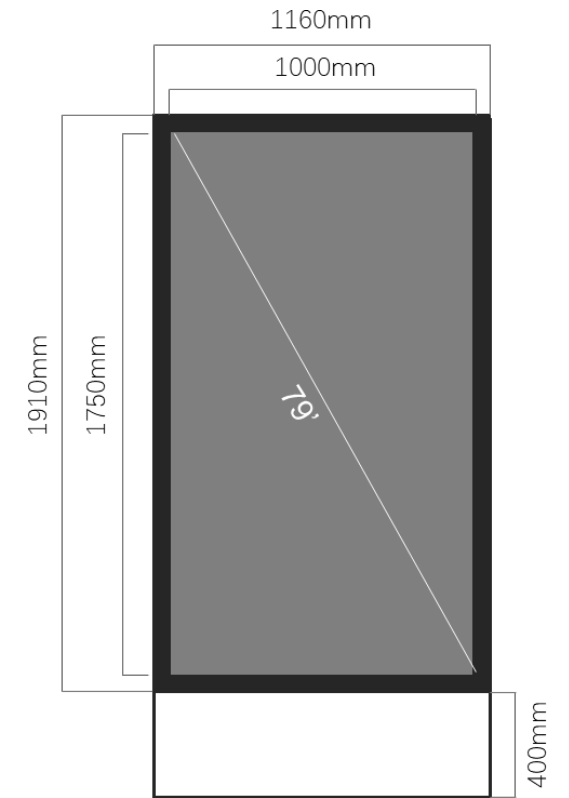

SUPREME X

PRODUCT MODE	SUPREME X-57-1.25-SF	SUPREME X-57-1.56-SF
Pixel Pitch (mm)	1.25	1.56
Portrait of display	Portrait & Landscape	Portrait & Landscape
Active Dimensions	750 x 1250mm (57")	750 x 1250mm (57")
Native Resolution (dots)	600 x 1000	480 x 800
Refresh rate	3840Hz	3840Hz
Color Processing	16 bit	16 bit
Max. power consumption (SF)	765 w	765 w
Brightness	4000 nit	4000 nit
Ingress Protection	IP65	
Service	Front / Back	

SPECIFICATIONS

SUPREME X

PRODUCT MODE	SUPREME X-1.25-SF	SUPREME X-1.56-SF	SUPREME X-1.95-SF
Pixel Pitch (mm)	1.25	1.56	1.95
Portrait of display	Portrait & Landscape	Portrait & Landscape	Portrait & Landscape
Active Dimensions	1000 x 1750mm (79")	1000 x 1750mm (79")	1000 x 1750mm (79")
Native Resolution (dots)	800 x 1400	640 x 1120	512 x 896
Refresh rate	3840Hz	3840Hz	3840Hz
Color Processing	16 bit	16 bit	16 bit
Max. power consumption (SF)	1428 w	1428 w	1428 w
Brightness	4000 nit	4000 nit	4000 nit
Ingress Protection		IP65	
Service		Front / Back	

MODEL NUMBER GUIDE

SUPREME X - 79 - 1.56 - SF

Series code

Active Dimensions

Pixel Pitch

SF: single face
DF: double face

SUPREME X

Series

SPECIFICATIONS

SUPREME X

PRODUCT MODE	SUPREME X-1.25-SF	SUPREME X-1.56-SF	SUPREME X-1.95-SF
Pixel Pitch (mm)	1.25	1.56	1.95
Portrait of display	Portrait & Landscape	Portrait & Landscape	Portrait & Landscape
Active Dimensions	1250 x 2250 (101")	1250 x 2250 (101")	1250 x 2250 (101")
Native Resolution (dots)	1000 x 1800	800 x 1440	640 x 1152
Refresh rate	3840Hz	3840Hz	3840Hz
Color Processing	16 bit	16 bit	16 bit
Max. power consumption (SF)	2295 w	2295 w	2295 w
Brightness	4000 nit	4000 nit	4000 nit
Ingress Protection		IP65	
Service		Front / Back	