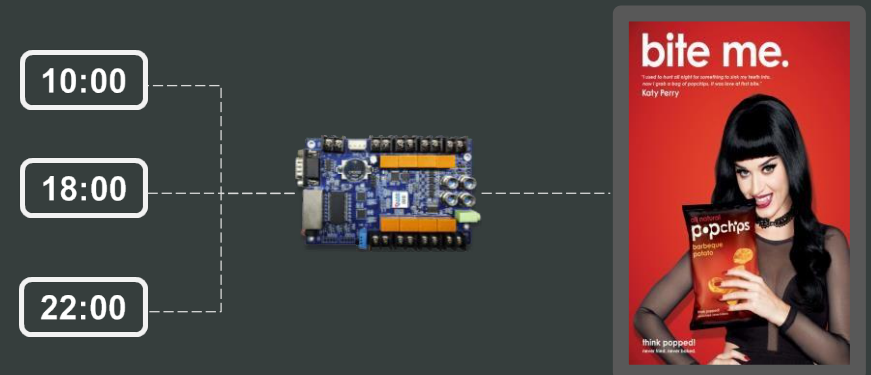

TIMING CONTROL

Timing control assists in adjusting the brightness and managing equipment power according to the set time.