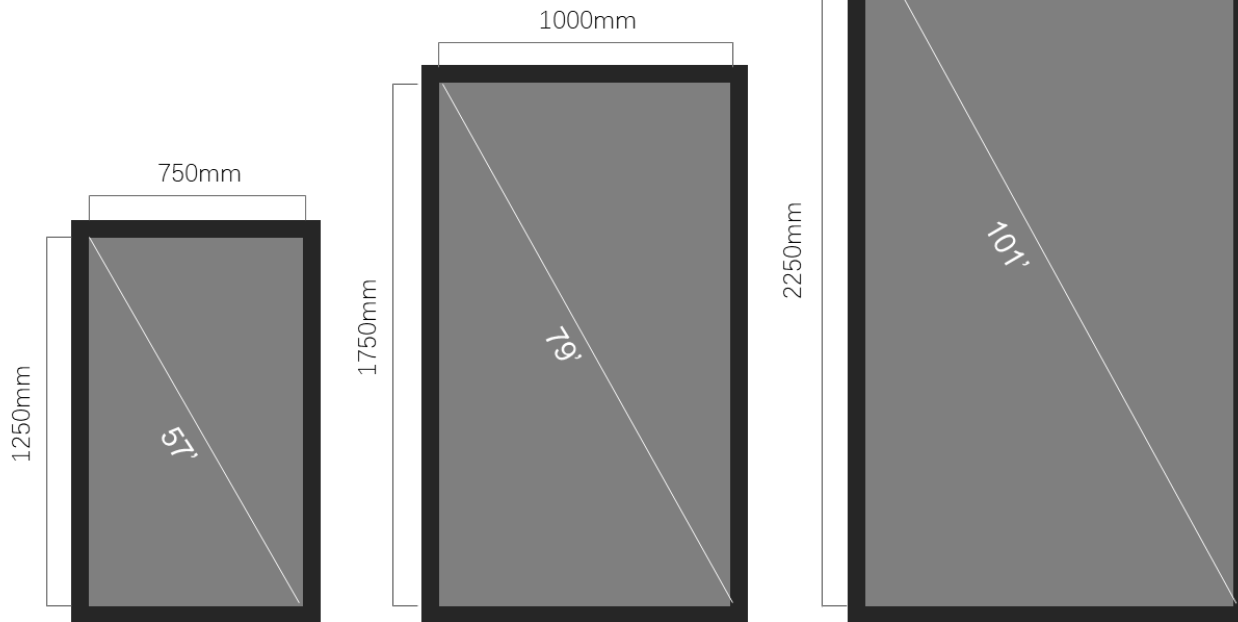

DIMENSIONS

ACTIVE DIMENSIONS

DEPTH

Single side

Double side

SUPREME X

Series

SPECIFICATIONS

SUPREME X

PRODUCT MODE	SUPREME X-57-1.25-SF	SUPREME X-57-1.56-SF
Pixel Pitch (mm)	1.25	1.56
Portrait of display	Portrait & Landscape	Portrait & Landscape
Active Dimensions	750 x 1250mm (57")	750 x 1250mm (57")
Native Resolution (dots)	600 x 1000	480 x 800
Refresh rate	3840Hz	3840Hz
Color Processing	16 bit	16 bit
Max. power consumption (SF)	765 w	765 w
Brightness	4000 nit	4000 nit
Ingress Protection	IP65	
Service	Front / Back	

SPECIFICATIONS

SUPREME X

PRODUCT MODE	SUPREME X-1.25-SF	SUPREME X-1.56-SF	SUPREME X-1.95-SF
Pixel Pitch (mm)	1.25	1.56	1.95
Portrait of display	Portrait & Landscape	Portrait & Landscape	Portrait & Landscape
Active Dimensions	1000 x 1750mm (79")	1000 x 1750mm (79")	1000 x 1750mm (79")
Native Resolution (dots)	800 x 1400	640 x 1120	512 x 896
Refresh rate	3840Hz	3840Hz	3840Hz
Color Processing	16 bit	16 bit	16 bit
Max. power consumption (SF)	1428 w	1428 w	1428 w
Brightness	4000 nit	4000 nit	4000 nit
Ingress Protection		IP65	
Service		Front / Back	

SPECIFICATIONS

SUPREME X

PRODUCT MODE	SUPREME X-1.25-SF	SUPREME X-1.56-SF	SUPREME X-1.95-SF
Pixel Pitch (mm)	1.25	1.56	1.95
Portrait of display	Portrait & Landscape	Portrait & Landscape	Portrait & Landscape
Active Dimensions	1250 x 2250 (101")	1250 x 2250 (101")	1250 x 2250 (101")
Native Resolution (dots)	1000 x 1800	800 x 1440	640 x 1152
Refresh rate	3840Hz	3840Hz	3840Hz
Color Processing	16 bit	16 bit	16 bit
Max. power consumption (SF)	2295 w	2295 w	2295 w
Brightness	4000 nit	4000 nit	4000 nit
Ingress Protection		IP65	
Service		Front / Back	