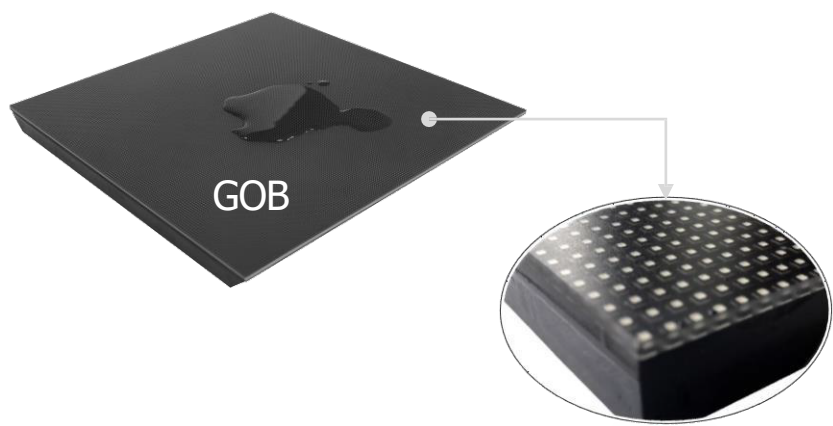

MODULE

Completely sealed