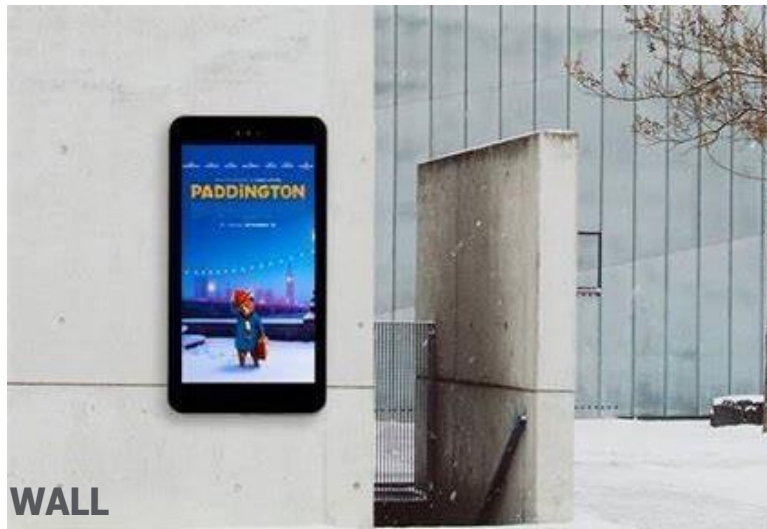

EASY TO INSTALL

Adaptive and customizable with easy configuration, **SUPREME X** series Street Furniture is easy to install.

Businesses can deliver active product promotions with clear visibility in any bright external lighting conditions, regardless of whether it's day or night. This enables customers to make the best possible choices, ensuring a satisfactory experience to create future sales opportunities.

Several mounting applications include:

- **WALL**
- **PEDESTAL**
- **FLAG**
- **POLE**